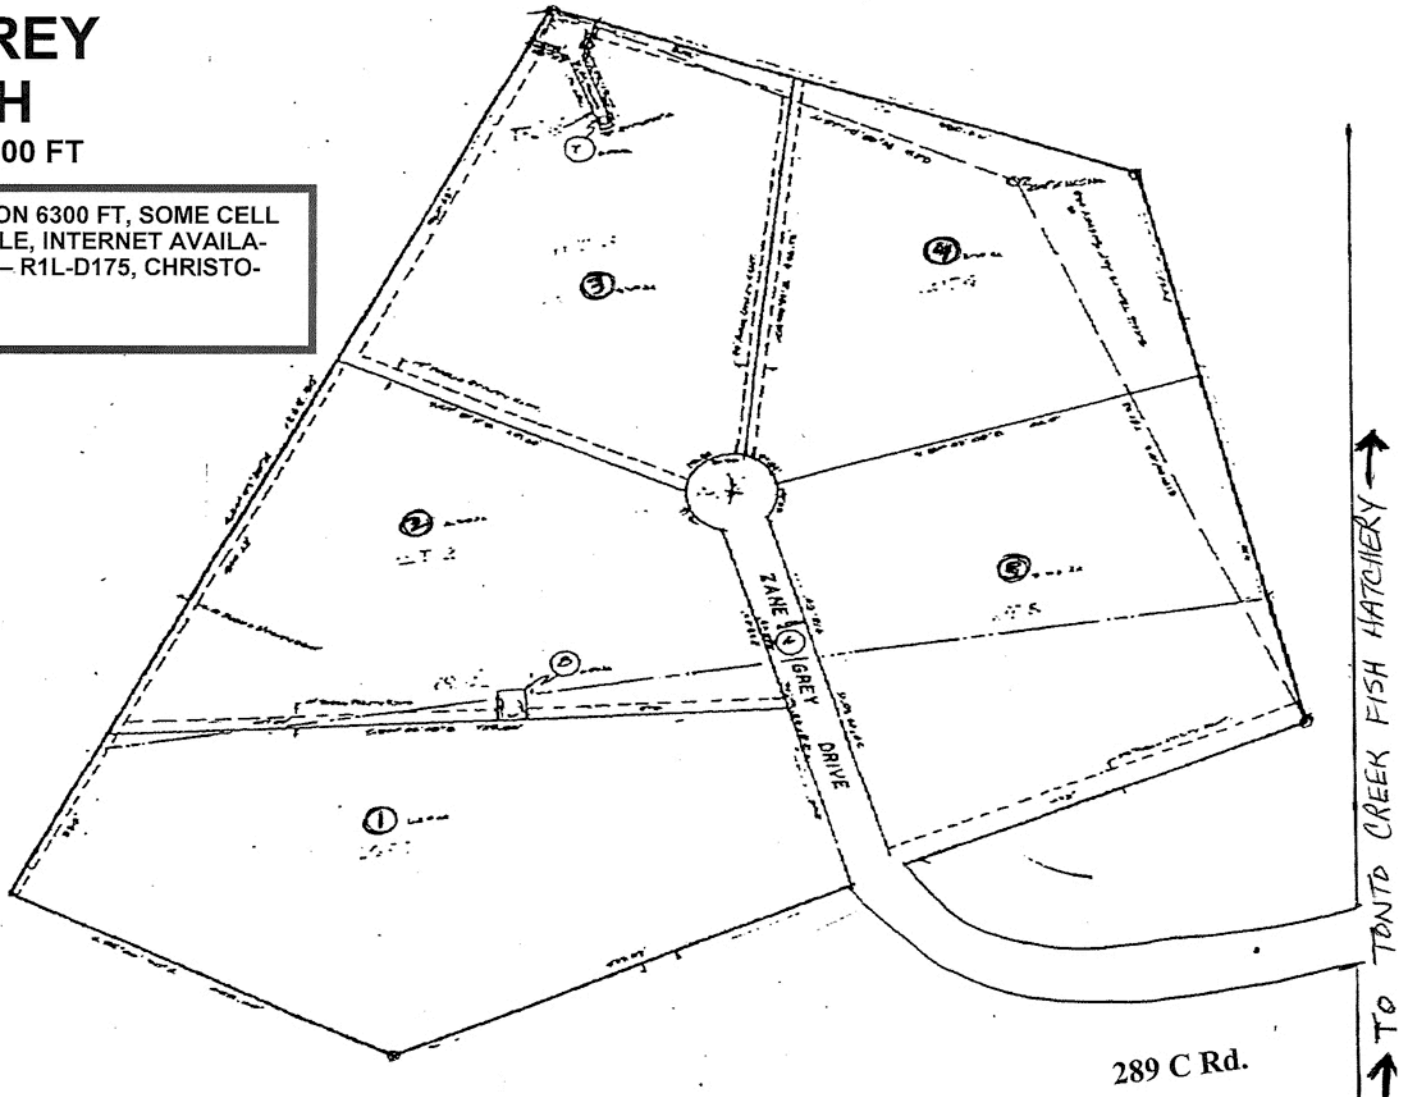

# ZANE GREY RANCH

ELEVATION 6300 FT

HOA WATER CO, ELEVATION 6300 FT, SOME CELL PHONE SERVICE AVAILABLE, INTERNET AVAILABLE, HORSES OK ZONING - R1L-D175, CHRISTOPHER KOHL'S FIRE DEPT

NOT PLAT MAP  
FOR LOCATION  
PURPOSES ONLY