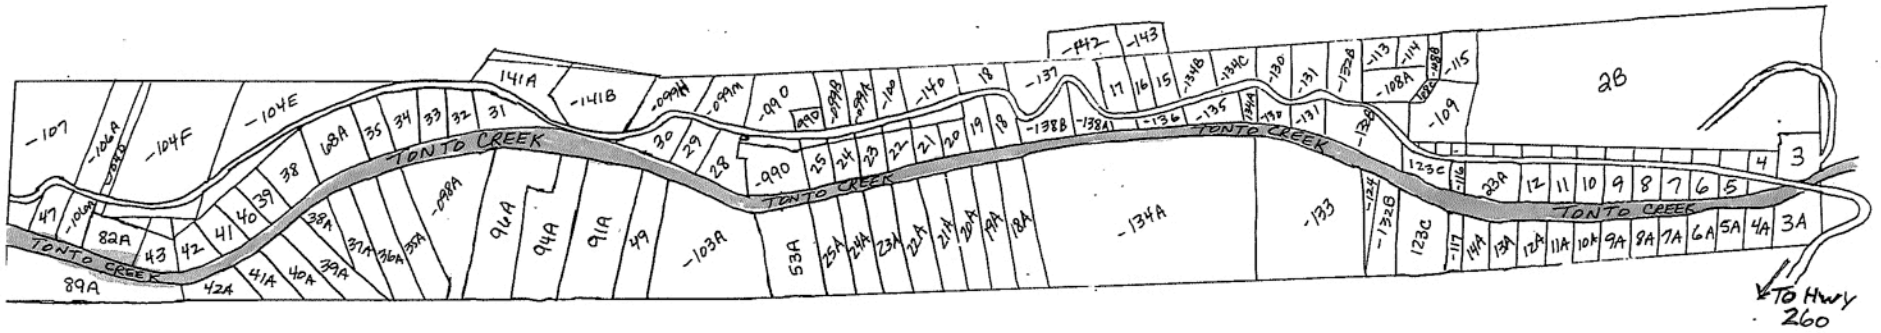

BEAR FLAT

ELEVATION 5810 FT

WELLS REQUIRED, HORSES OK,
ELEVATION 5810 FT, ZONING -
GU, NO CELL PHONE SERVICE,
HELLSGATE FIRE DEPT

NOT A PLAT MAP
FOR LOCATION
PURPOSES ONLY