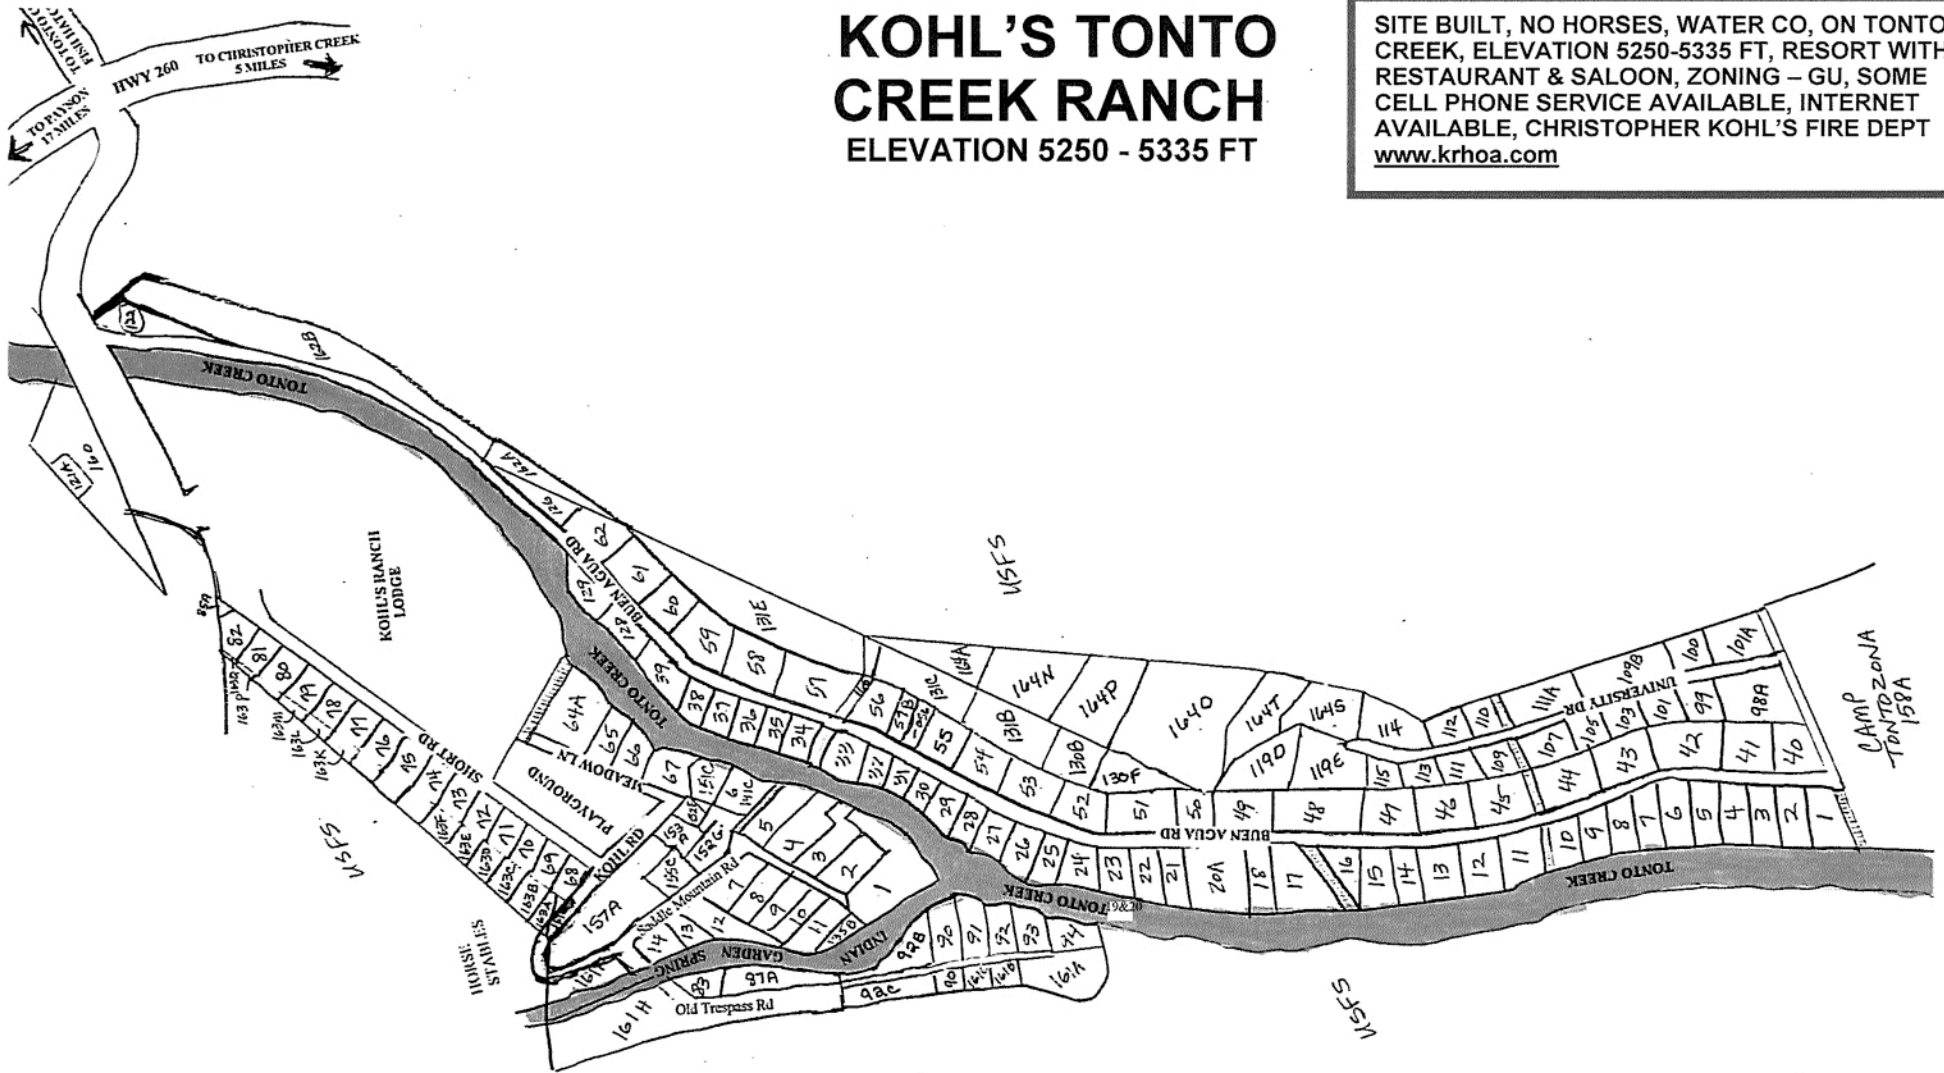

KOHL'S TONTO CREEK RANCH

ELEVATION 5250 - 5335 FT

SITE BUILT, NO HORSES, WATER CO, ON TONTO CREEK, ELEVATION 5250-5335 FT, RESORT WITH RESTAURANT & SALOON, ZONING - GU, SOME CELL PHONE SERVICE AVAILABLE, INTERNET AVAILABLE, CHRISTOPHER KOHL'S FIRE DEPT www.krhoa.com

NOT A PLAT MAP
FOR LOCATION
PURPOSES ONLY