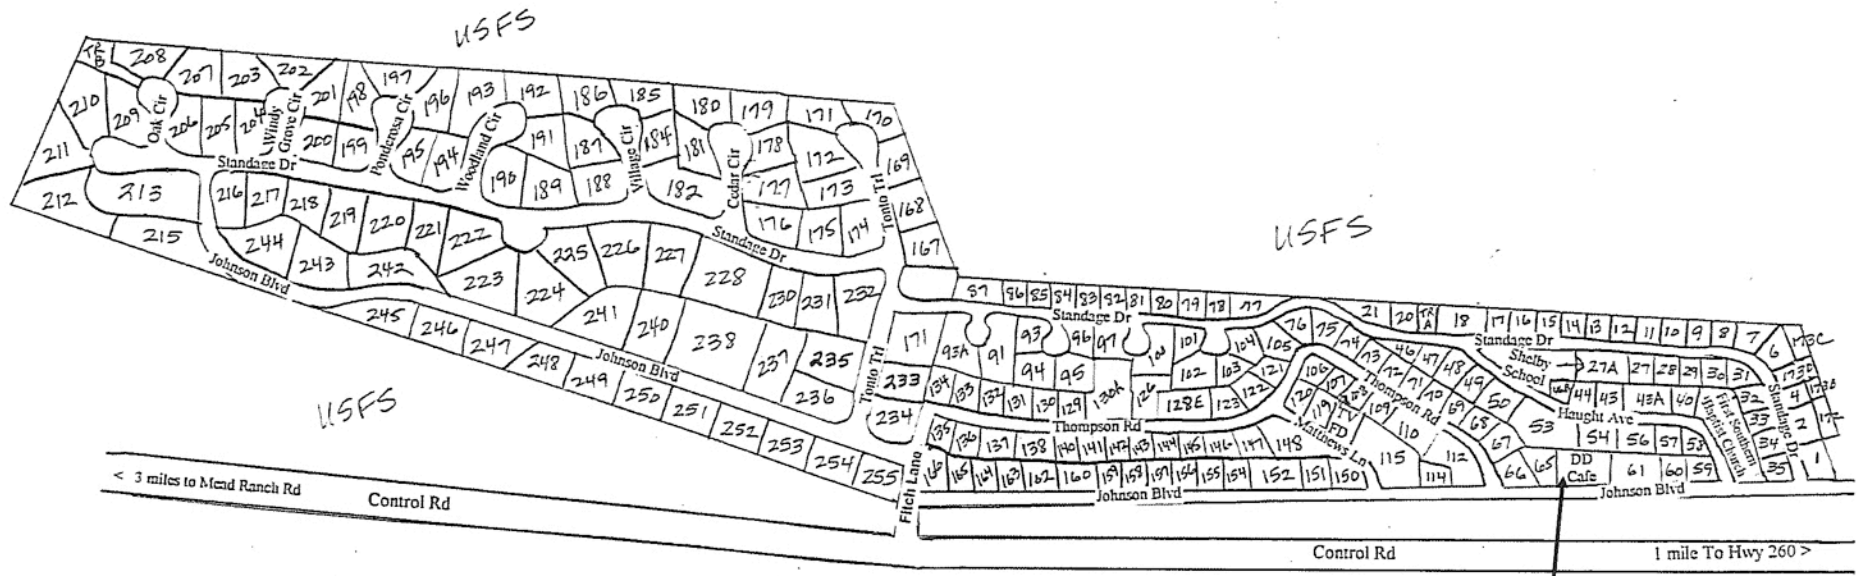

# TONTO VILLAGE III

ELEVATION 5785 FT

# TONTO VILLAGE I & II

ELEVATION 5785 FT

1/3 ACRE LOTS, WATER CO, MOBILES OVER 600 SQ FT OK, NO HORSES, ELEVATION 5785 FT, ZONING – GU, SOME CELL PHONE SERVICE AVAILABLE, INTERNET AVAILABLE, HELLSGATE FIRE DEPT

WATER CO, CHURCH, RESTAURANT & BAR, HORSES OK, ELEVATION 5785 FT, ZONING – GU, SOME CELL PHONE SERVICE AVAILABLE, INTERNET AVAILVBLE, HELLSGATE FIRE DEPT

NOT PLAT MAP  
FOR LOCATION  
PURPOSES ONLY