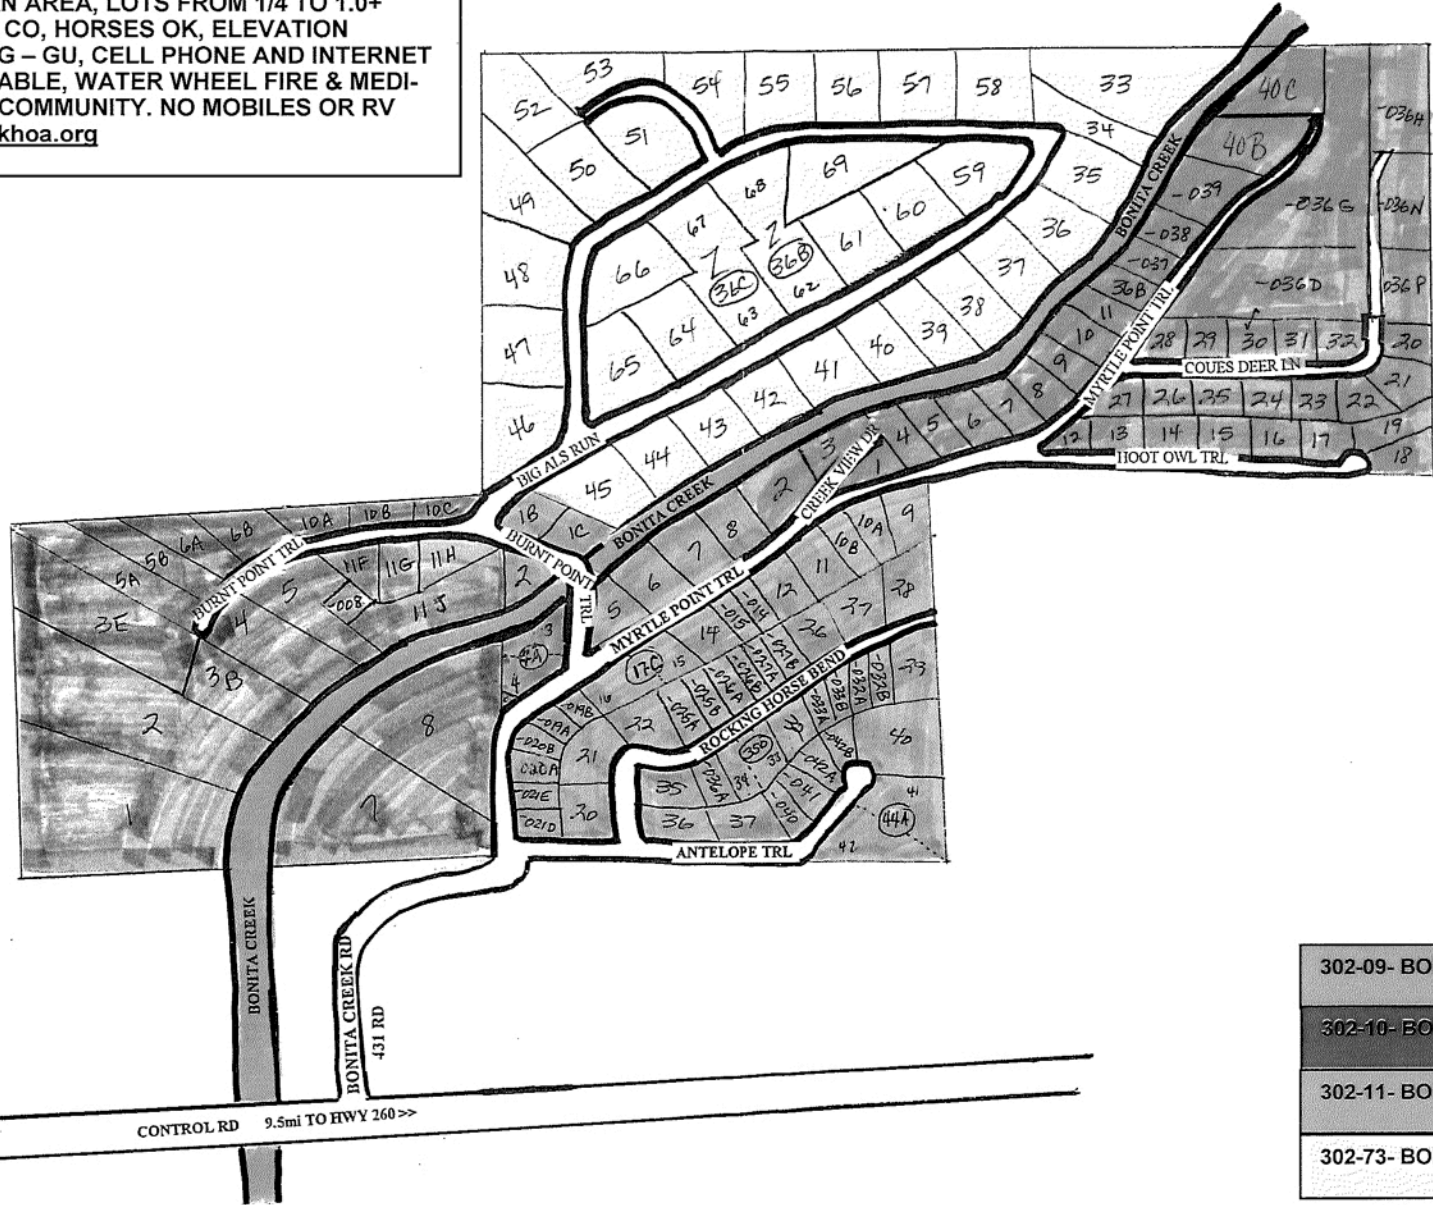

# BONITA CREEK

ELEVATION 5930 FT

DUDE FIRE BURN AREA, LOTS FROM 1/4 TO 1.0+ ACRES, WATER CO, HORSES OK, ELEVATION 5930 FT, ZONING - GU, CELL PHONE AND INTERNET SERVICE AVAILABLE, WATER WHEEL FIRE & MEDICAL, FIREWISE COMMUNITY. NO MOBILES OR RV  
[www.bonitacreekhoa.org](http://www.bonitacreekhoa.org)

- 302-09- BONITA CREEK SUBDIVISION
- 302-10- BONITA CREEK RANCH
- 302-11- BONITA CREEK RANCH #2
- 302-73- BONITA CREEK UNIT 2

NOT A PLAT MAP  
 FOR LOCATION  
 PURPOSES ONLY