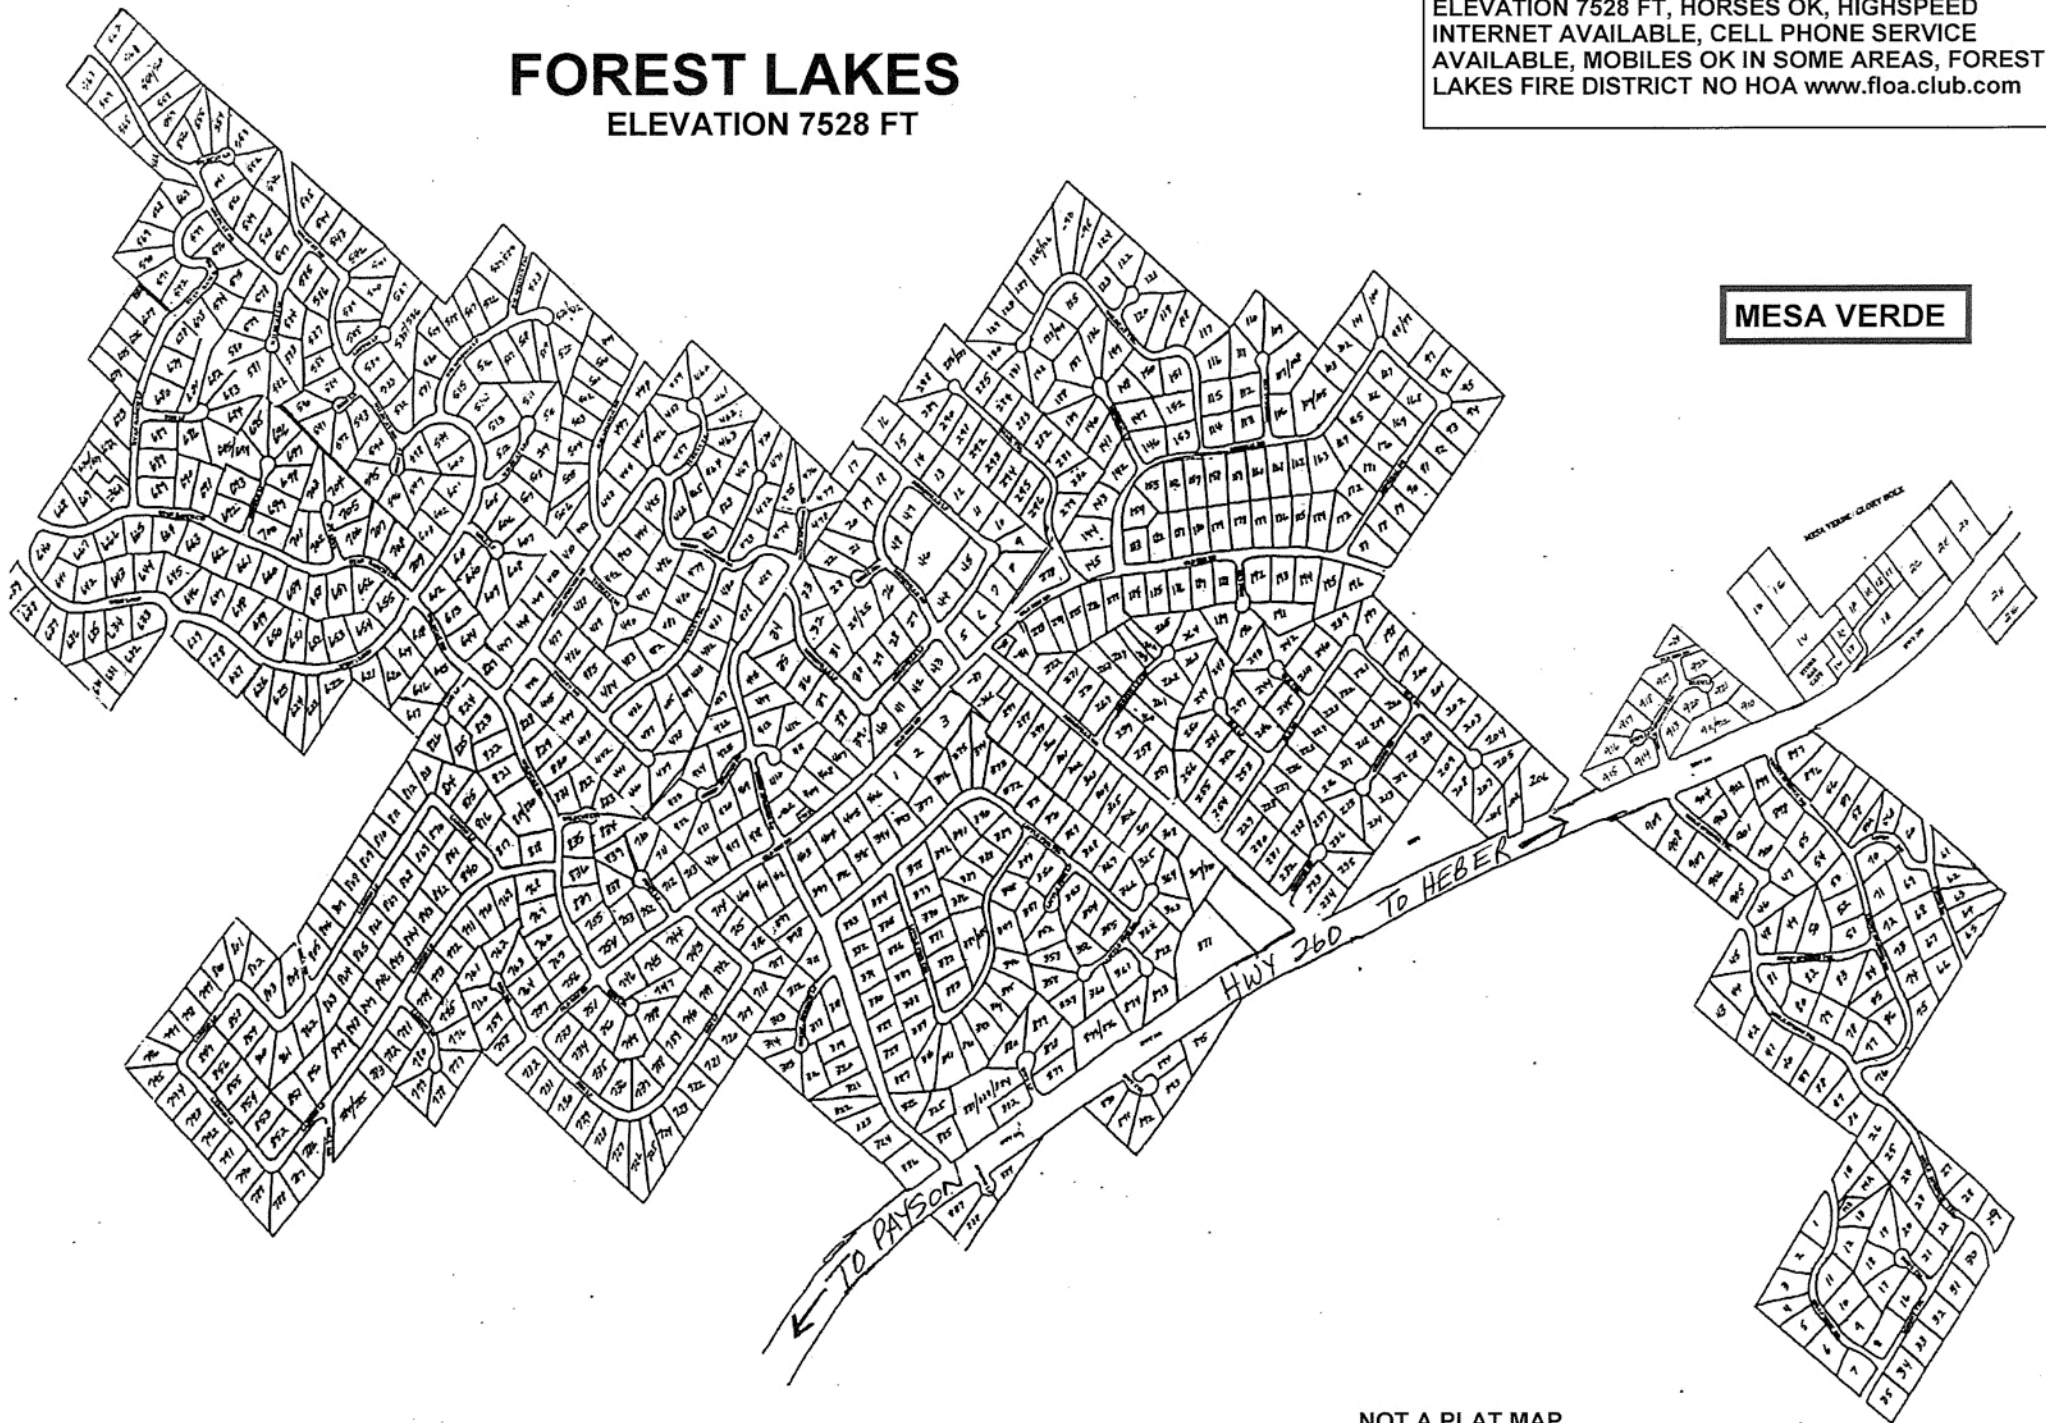

FOREST LAKES

ELEVATION 7528 FT

ELEVATION 7528 FT, HORSES OK, HIGH SPEED INTERNET AVAILABLE, CELL PHONE SERVICE AVAILABLE, MOBILES OK IN SOME AREAS, FOREST LAKES FIRE DISTRICT NO HOA www.floa.club.com

MESA VERDE

NOT Plat Map
Location purposes only.

NOT A PLAT MAP
FOR LOCATION
PURPOSES ONLY